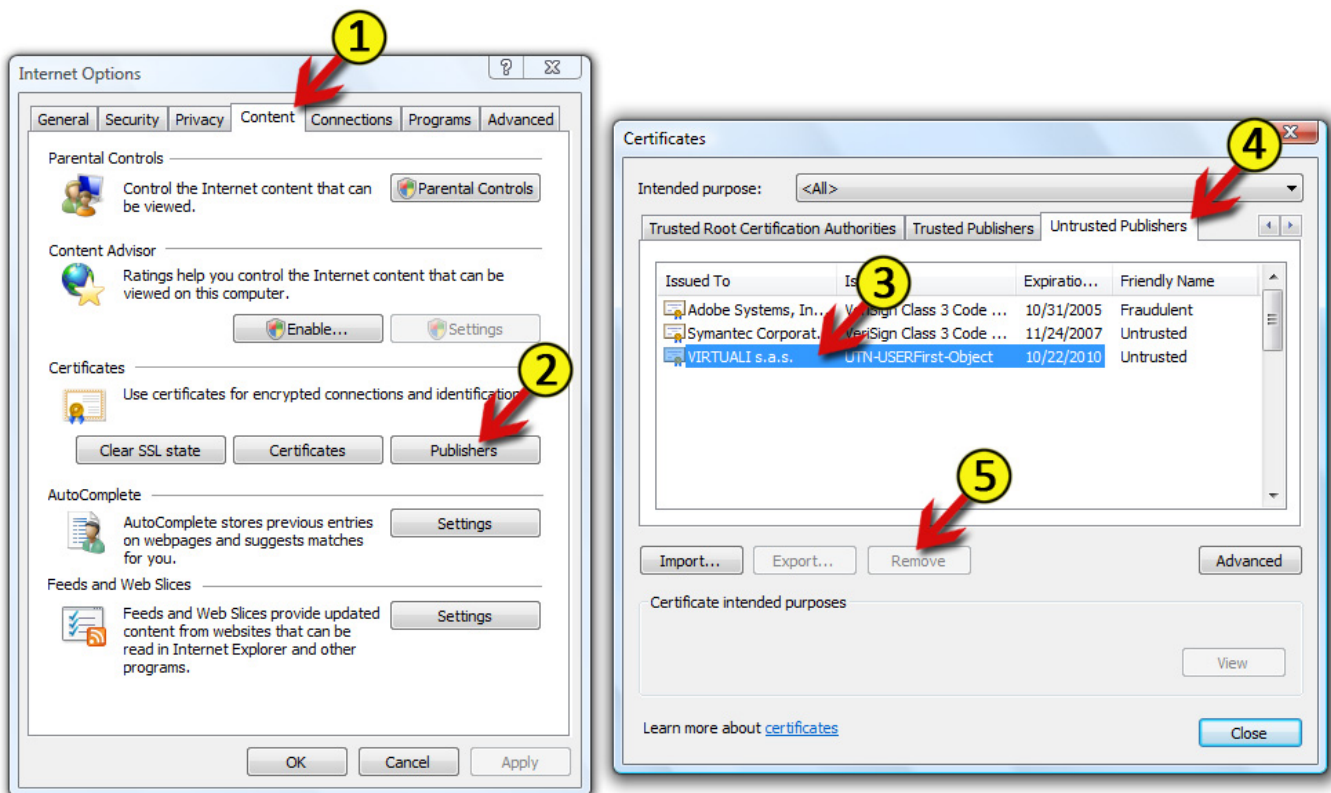

# Free Download

[S20 T10 T11 T20e T26 T30 Tx600fw By Orthotamine Rar](#)

[S20 T10 T11 T20e T26 T30 Tx600fw By Orthotamine Rar](#)

---

**Free Download**

---

S20 t10 t11 t20e t26 t30 TX600Fw by OrTHoTaMiNe.rar. Epson T10 T11 Resetter Download- Epson Stylus T10 is actually its print ... not original software beause .... Adobe Muse CC 7.2 Build 232 Multilanguage [ChingLiu] .rar · Finale 2012 ... [?][?][?]. S20 T10 T11 T20e T26 T30 Tx600fw By Orthotamine.